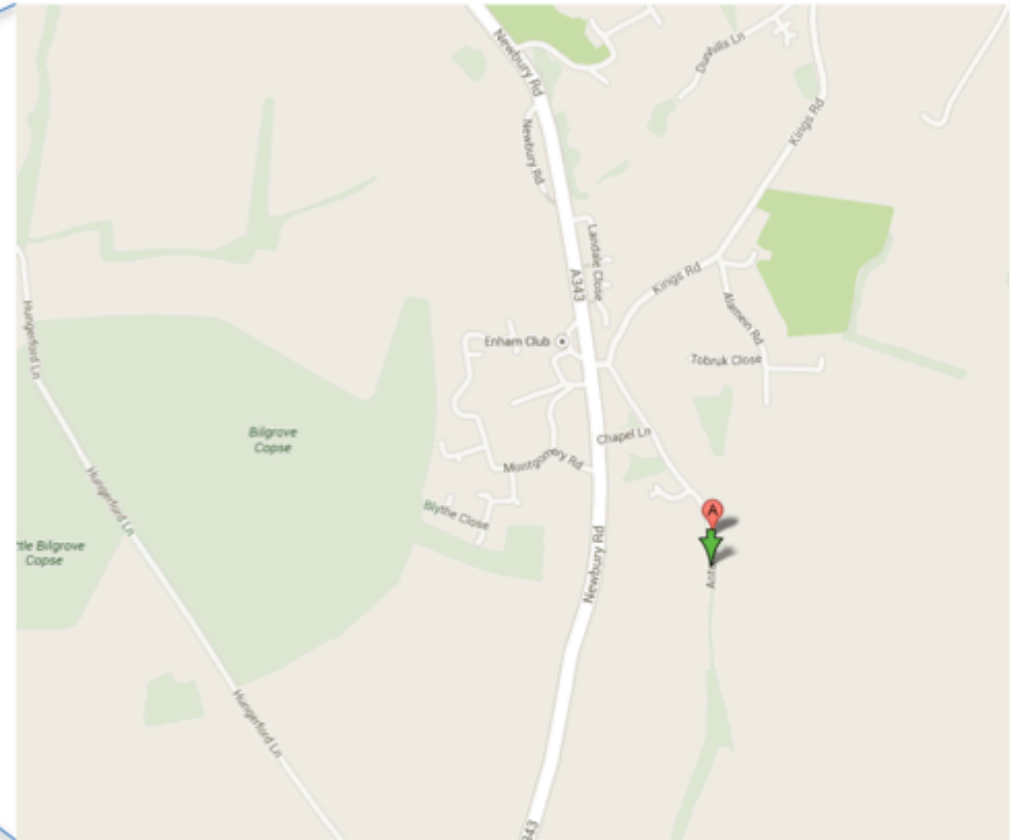

Directions to Harmony Woods

Park in Enham Alamein & walk up Anton Lane, past the last house on the left, past the footpath sign. Steps are provided up the bank (on the left). Go through the gate in the deer fencing and head across the field to the fenced section. The fenced section is Harmony woods.

Walking from Augusta Park's new sports centre, walk through gates into wood. Harmony woods is the fenced area in front of you