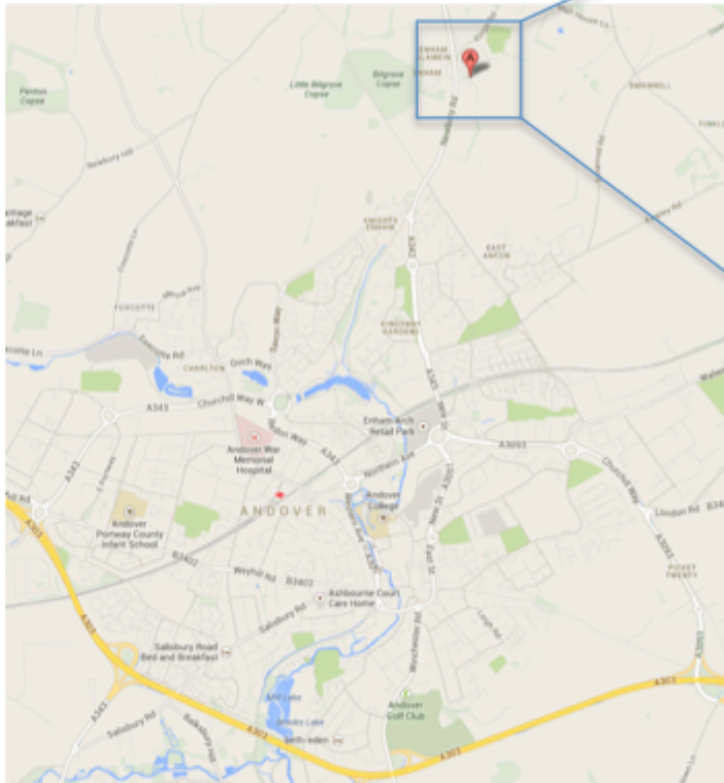

Directions to Harmony Woods

Park in Enham Alamein & walk up Anton Lane, past the last house on the left, past the footpath sign. Steps are provided up the bank (on the left). Go through the gate in the deer fencing and head across the field to the fenced section. The fenced section is Harmony woods.

Walking from Augusta Park's new sports centre, walk through gates into wood. Harmony woods is the fenced area in front of you